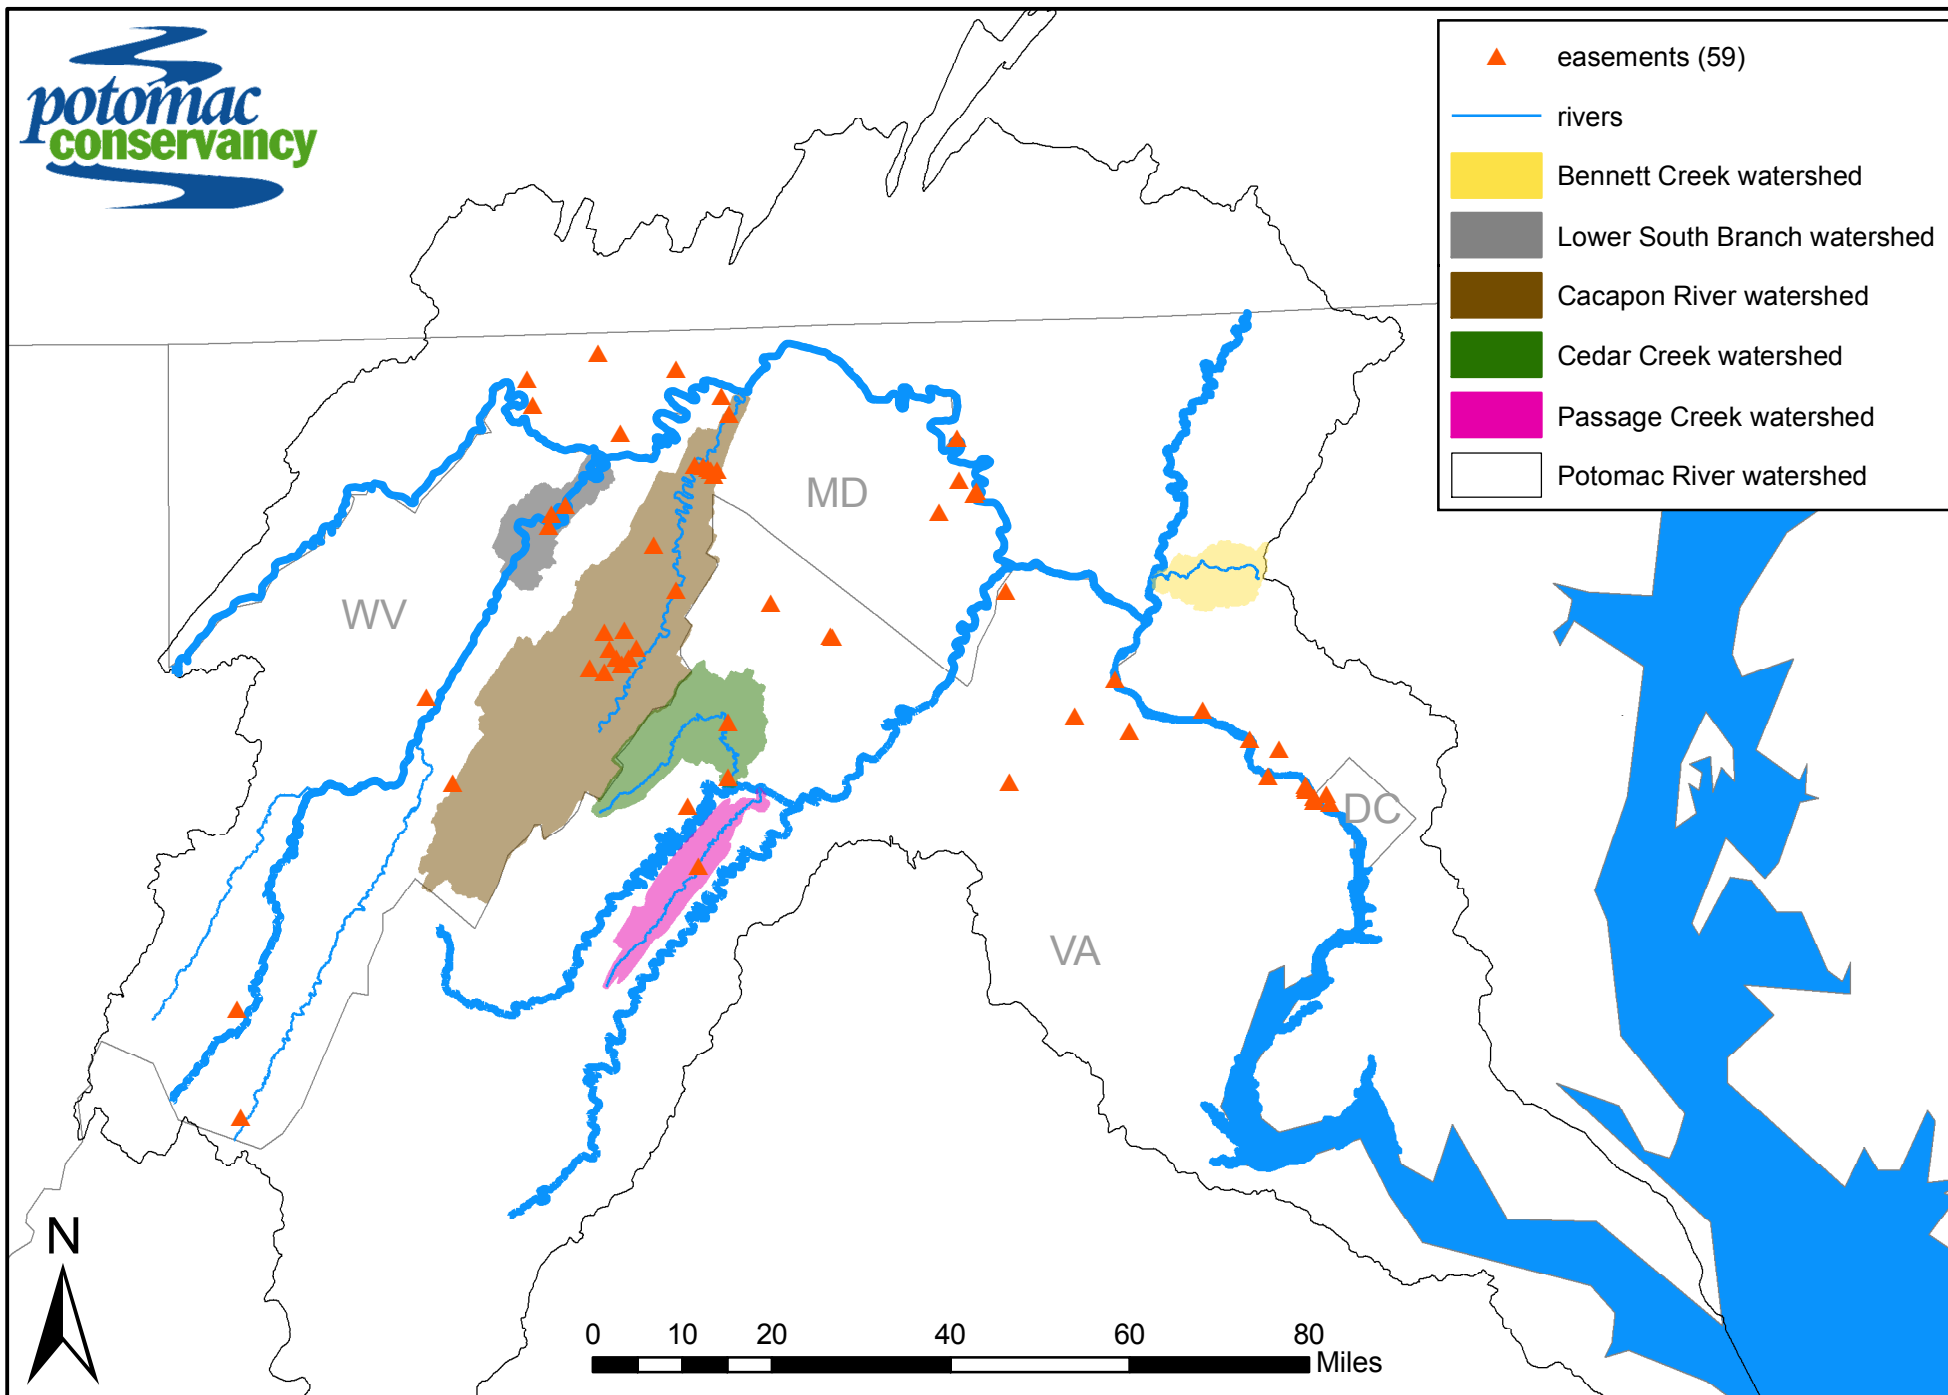

Potomac Conservancy Easements

10,906 acres of land and 41.52 miles of stream protected since 1997.

Map created by Potomac Conservancy Jan 15, 2008.